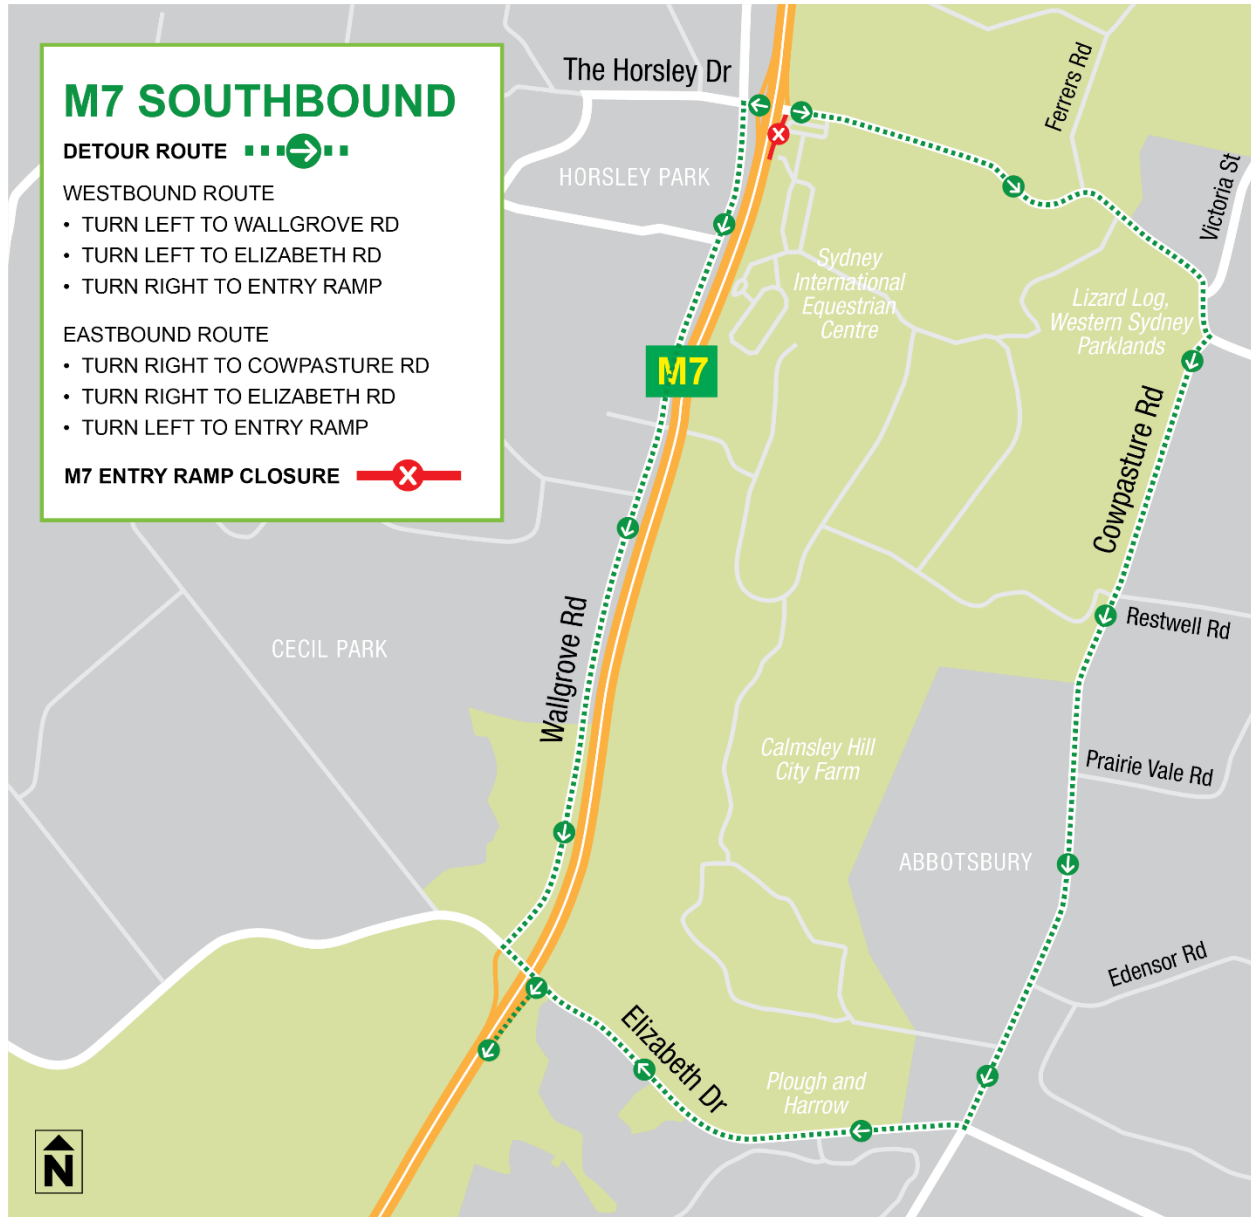

Night Work and Ramp Closures at The Horsley Drive Interchange, Horsley Park

Monday 13 September 2021 – a full closure of the northbound entry ramp to the M7 Motorway

From 9pm to 5am

Monday 13 September 2021— a full closure of the northbound exit ramp to the M7 Motorway

From 9pm to 5am

Tuesday 14 September 2021 – a full closure of the southbound entry ramp to the M7 Motorway

From 9pm to 5am

Tuesday 14 September 2021 – a full closure of the southbound exit ramp to the M7 Motorway

From 9pm to 5am