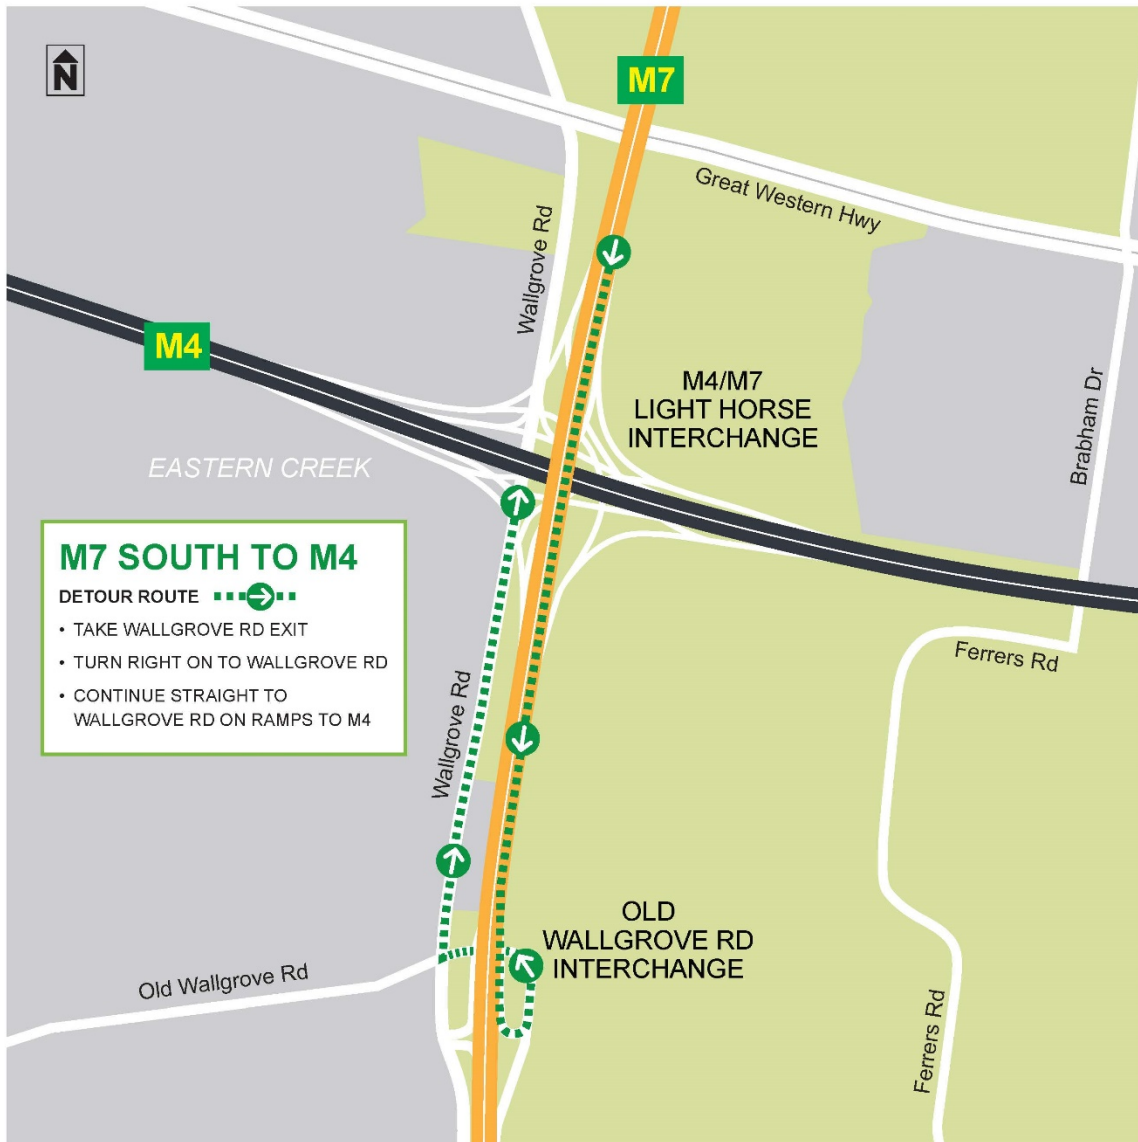

M4/M7 Light Horse Interchange, Eastern Creek

Sunday 23 August to Monday 24 August – full closure of the M7 northbound exit ramp to M4 Motorway

9pm – 5am

M4/M7 Light Horse Interchange, Eastern Creek

Sunday 23 August to Monday 24 August – full closure of the M7 southbound exit ramp to M4 Motorway

9pm – 5am

M4/M7 Light Horse Interchange, Eastern Creek

Tuesday 25 August to Wednesday 26 August – full closure of the M4 eastbound exit ramp to M7 motorway

9pm – 5am

M4/M7 Light Horse Interchange, Eastern Creek

Tuesday 25 August to Wednesday 26 August – full closure of the M4 westbound exit ramp to M7 motorway

9pm – 5am