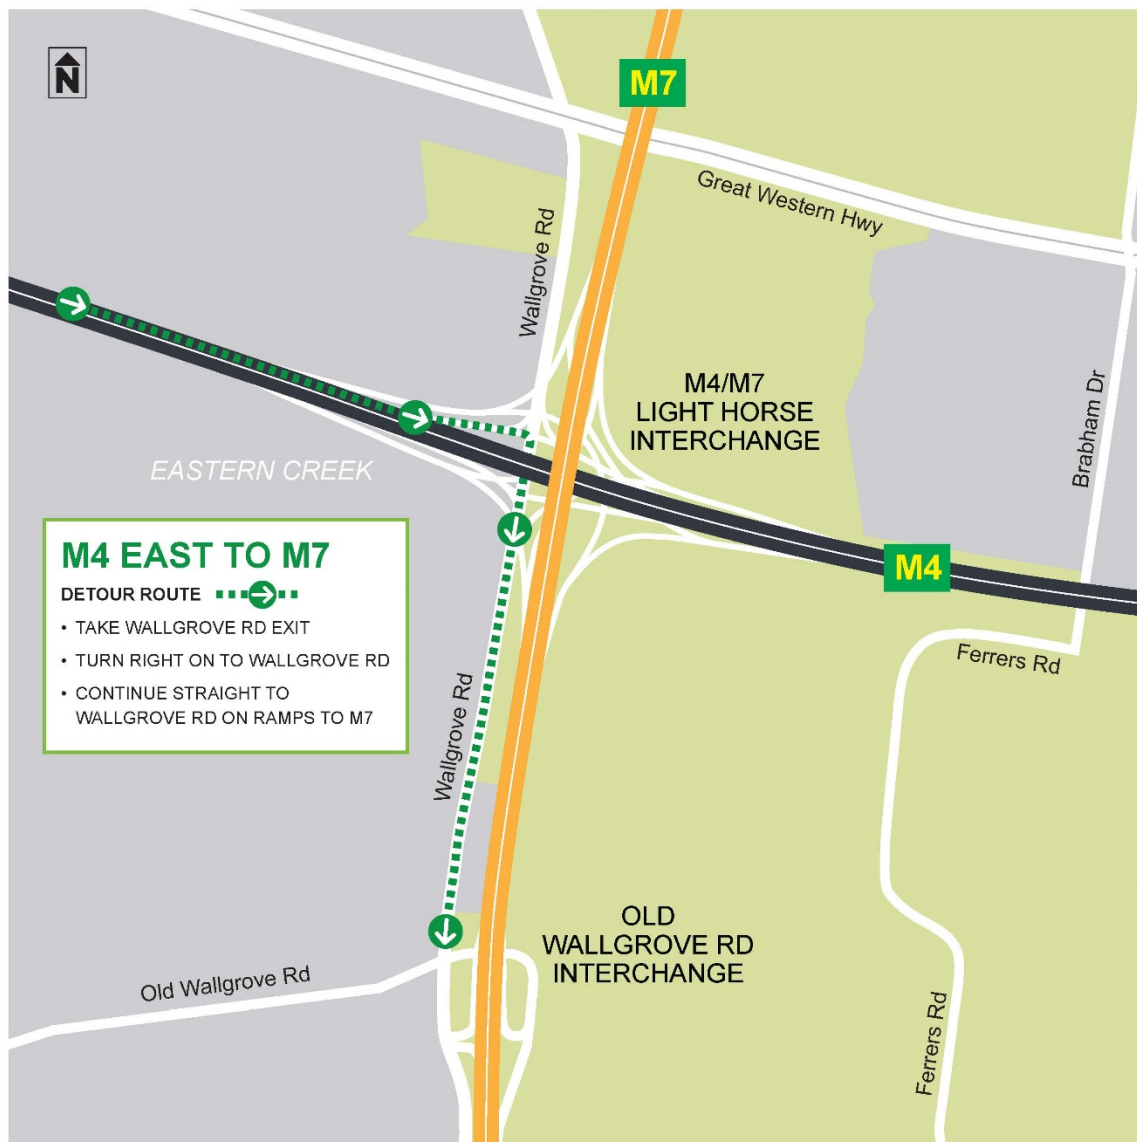

M4/M7 Light Horse Interchange, Eastern Creek

Sunday 23 August to Monday 24 August – full closure of the M7 northbound exit ramp to M4 Motorway

9pm – 5am

M4/M7 Light Horse Interchange, Eastern Creek

Sunday 23 August to Monday 24 August – full closure of the M7 southbound exit ramp to M4 Motorway

9pm – 5am

M4/M7 Light Horse Interchange, Eastern Creek

Tuesday 25 August to Wednesday 26 August – full closure of the M4 eastbound exit ramp to M7 motorway

9pm – 5am

M4/M7 Light Horse Interchange, Eastern Creek

Tuesday 25 August to Wednesday 26 August – full closure of the M4 westbound exit ramp to M7 motorway

9pm – 5am