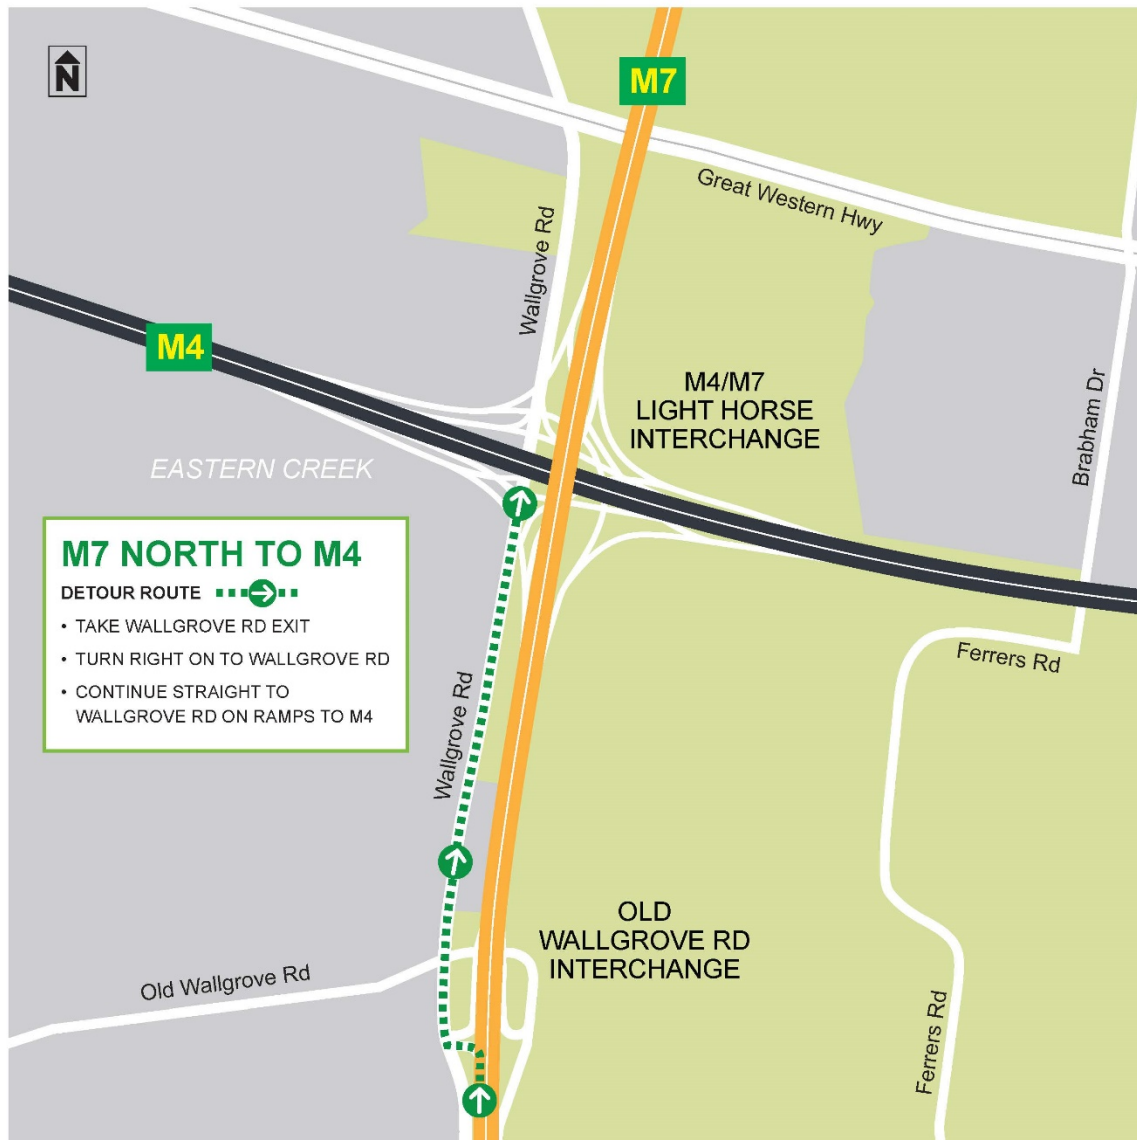

M4/M7 Light Horse Interchange, Eastern Creek

Sunday 23 August to Monday 24 August – full closure of the M7 northbound exit ramp to M4 Motorway

9pm – 5am

M4/M7 Light Horse Interchange, Eastern Creek

Sunday 23 August to Monday 24 August – full closure of the M7 southbound exit ramp to M4 Motorway

9pm – 5am

M4/M7 Light Horse Interchange, Eastern Creek

Tuesday 25 August to Wednesday 26 August – full closure of the M4 eastbound exit ramp to M7 motorway

9pm – 5am

M4/M7 Light Horse Interchange, Eastern Creek

Tuesday 25 August to Wednesday 26 August – full closure of the M4 westbound exit ramp to M7 motorway

9pm – 5am