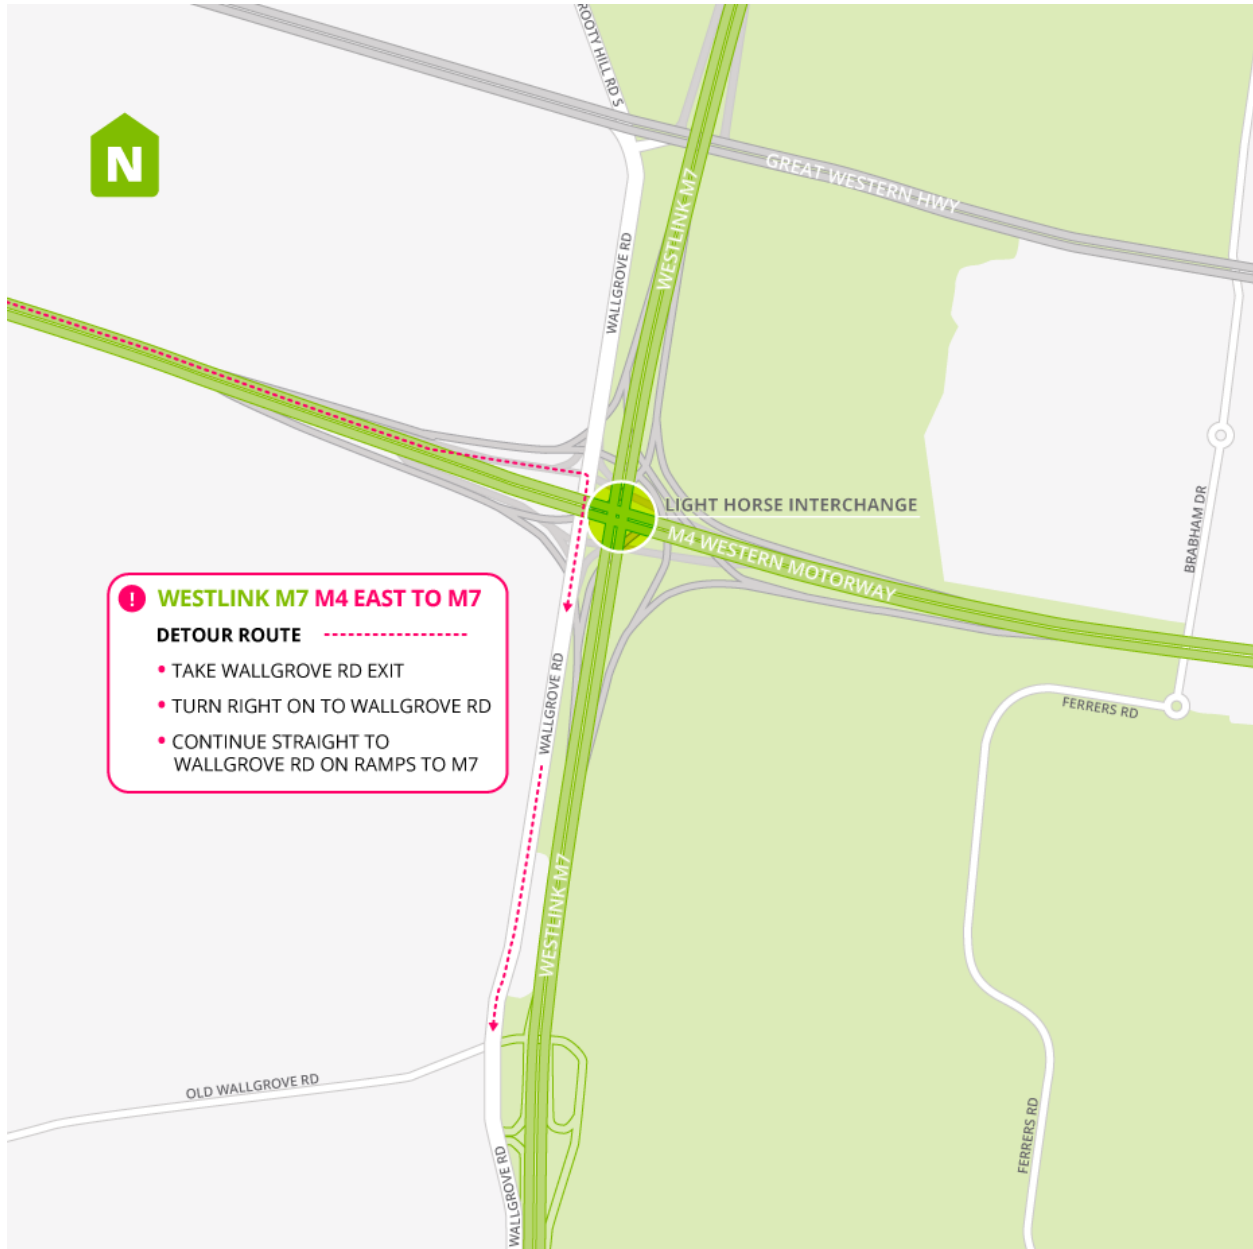

M4/M7 Interchange Ramp Closures, Eastern Creek
9pm – 5am

Sunday 24 March – full closure of the M7 northbound and southbound ramps to M4 Motorway

Monday 25 March 2019 – full closure of the M7 northbound and southbound ramps to M4 Motorway

Tuesday 26 March – full closure of the M4 eastbound and westbound ramps to M7 Motorway

Wednesday 27 March 2019 – full closure of the M4 eastbound and westbound ramps to M7 Motorway