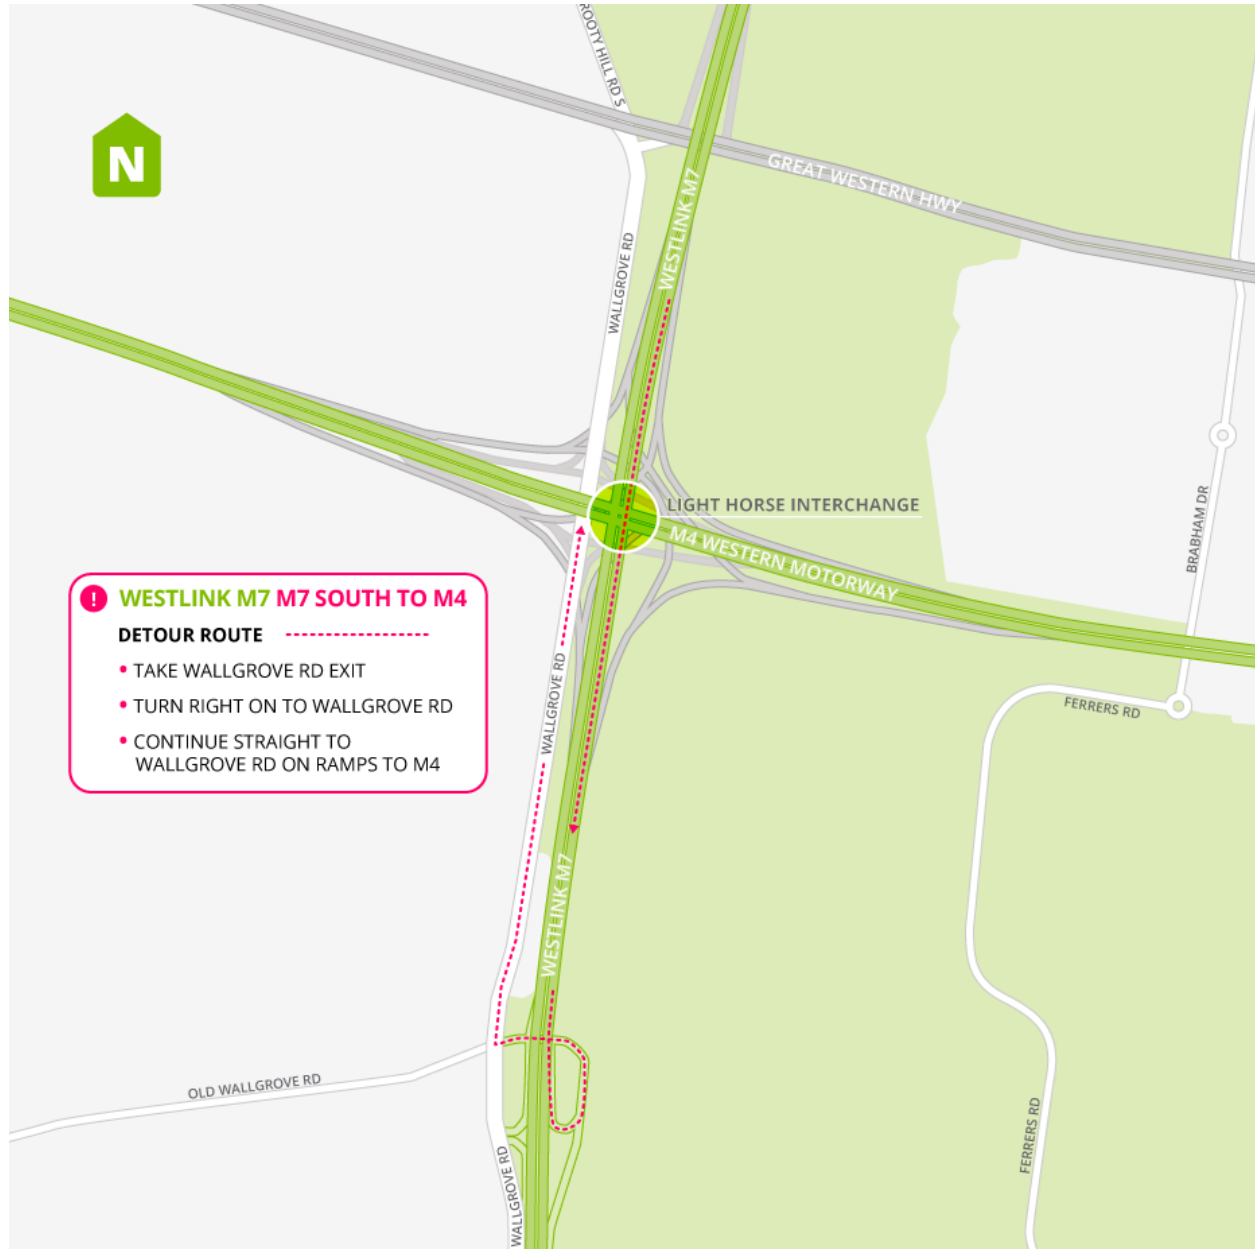

M4/M7 Interchange Ramp Closures, Eastern Creek
9pm – 5am

Sunday 24 March – full closure of the M7 northbound and southbound ramps to M4 Motorway

Monday 25 March 2019 – full closure of the M7 northbound and southbound ramps to M4 Motorway

Tuesday 26 March – full closure of the M4 eastbound and westbound ramps to M7 Motorway

Wednesday 27 March 2019 – full closure of the M4 eastbound and westbound ramps to M7 Motorway