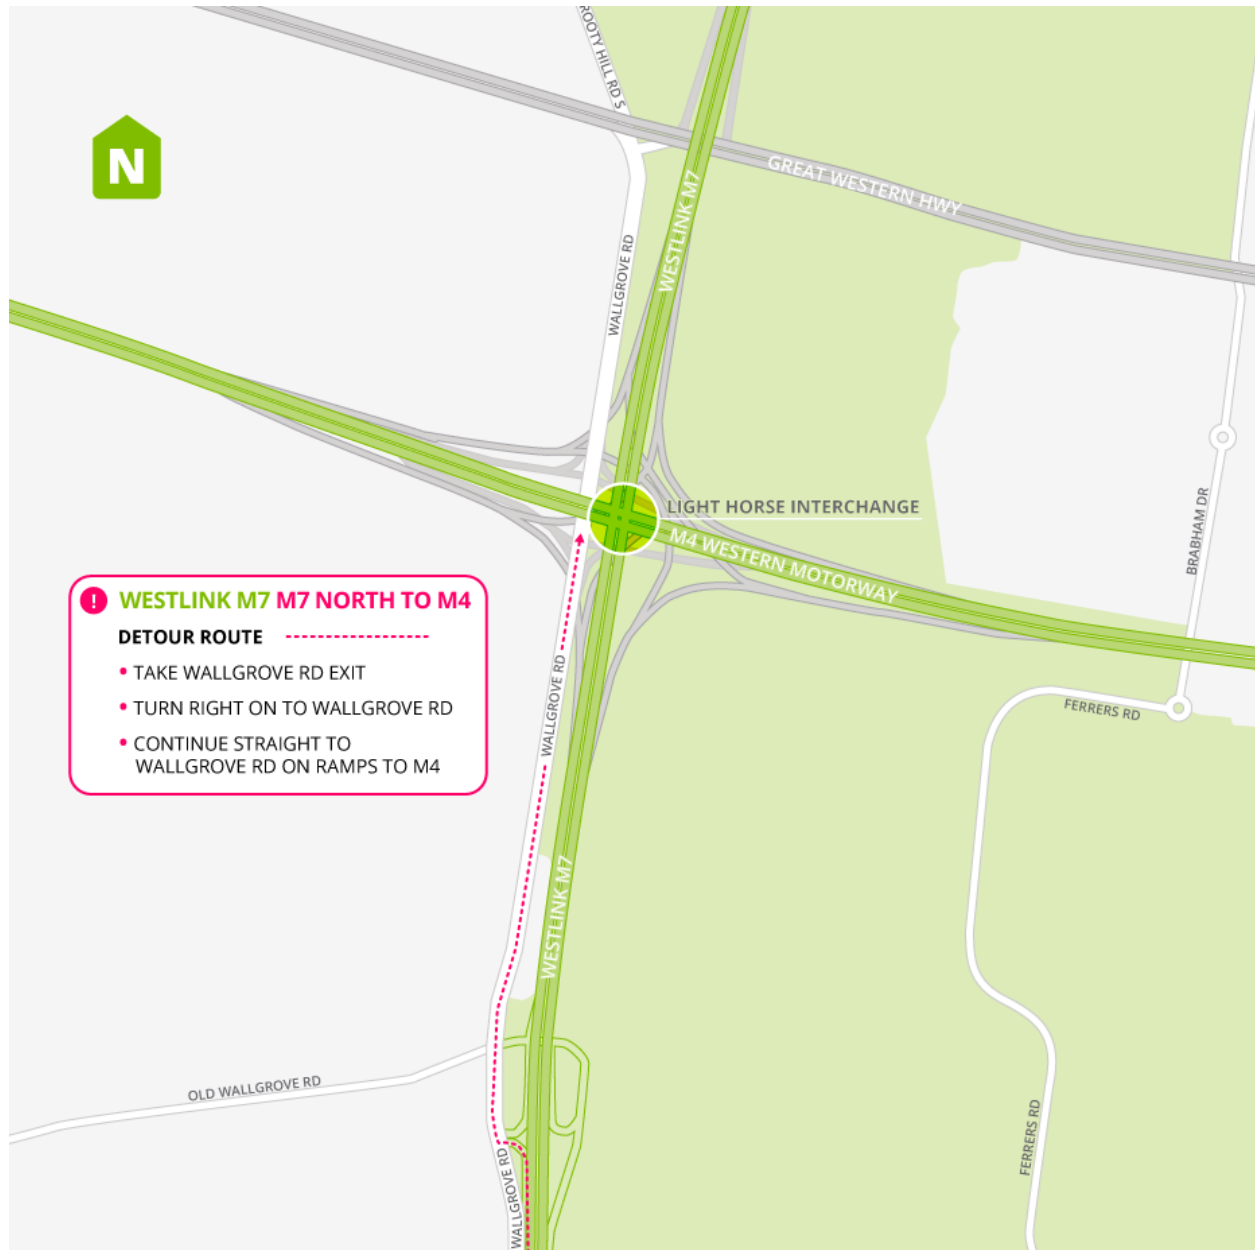

M4/M7 Interchange Ramp Closures, Eastern Creek
9pm – 5am

Sunday 24 March – full closure of the M7 northbound and southbound ramps to M4 Motorway

Monday 25 March 2019 – full closure of the M7 northbound and southbound ramps to M4 Motorway

Tuesday 26 March – full closure of the M4 eastbound and westbound ramps to M7 Motorway

Wednesday 27 March 2019 – full closure of the M4 eastbound and westbound ramps to M7 Motorway