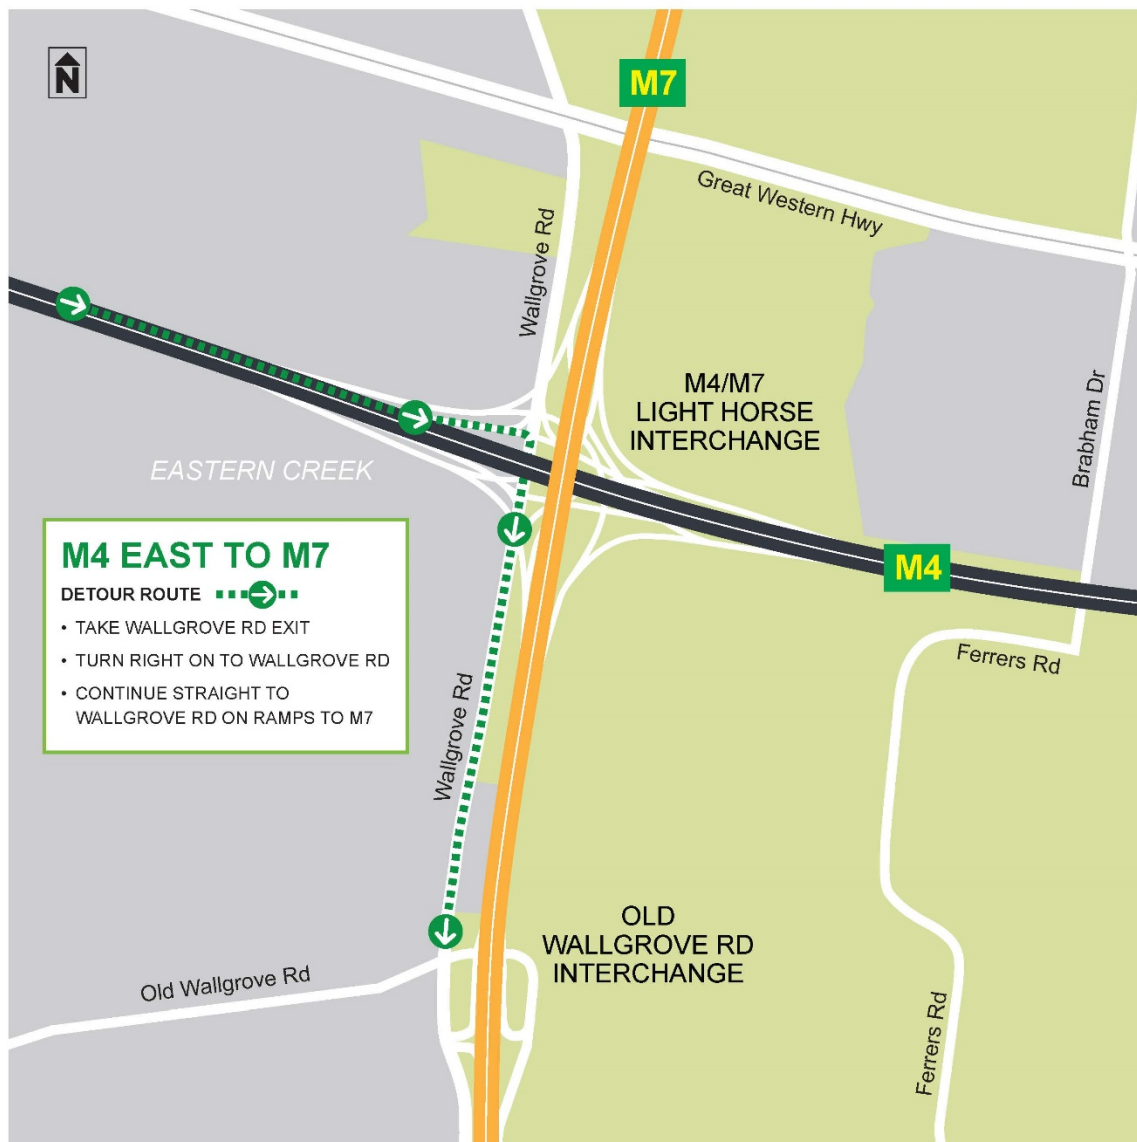

M4/M7 Light Horse Interchange, Eastern Creek

Sunday 22 August 2021 to Monday 23 August 2021 – full closure of the M4 eastbound exit ramp to M7 motorway

9pm to 5am

M4/M7 Light Horse Interchange, Eastern Creek

Sunday 22 August 2021 to Monday 23 August 2021– full closure of the M4 westbound exit ramp to M7 motorway

9pm to 5am

M4/M7 Light Horse Interchange, Eastern Creek

Tuesday 24 August 2021 to Wednesday 25 August 2021– full closure of the M7 northbound exit ramp to M4 Motorway

9pm to 5am

M4/M7 Light Horse Interchange, Eastern Creek

Tuesday 24 August 2021 to Wednesday 25 August 2021– full closure of the M7 southbound exit ramp to M4 Motorway

9pm to 5am