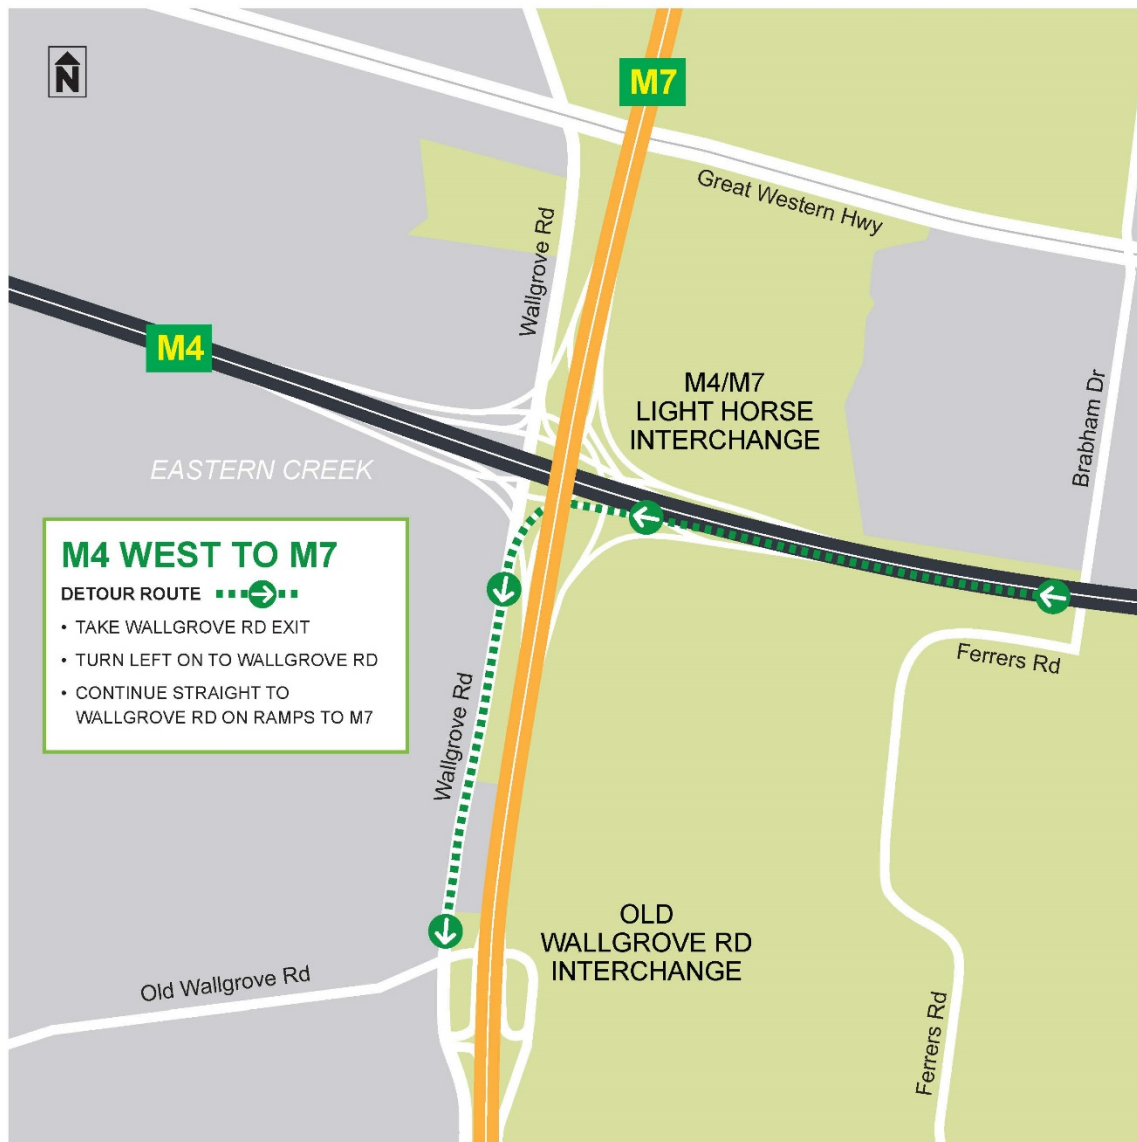

M4/M7 Light Horse Interchange, Eastern Creek

Sunday 22 August 2021 to Monday 23 August 2021 – full closure of the M4 eastbound exit ramp to M7 motorway

9pm to 5am

M4/M7 Light Horse Interchange, Eastern Creek

Sunday 22 August 2021 to Monday 23 August 2021– full closure of the M4 westbound exit ramp to M7 motorway

9pm to 5am

M4/M7 Light Horse Interchange, Eastern Creek

Tuesday 24 August 2021 to Wednesday 25 August 2021– full closure of the M7 northbound exit ramp to M4 Motorway

9pm to 5am

M4/M7 Light Horse Interchange, Eastern Creek

Tuesday 24 August 2021 to Wednesday 25 August 2021– full closure of the M7 southbound exit ramp to M4 Motorway

9pm to 5am