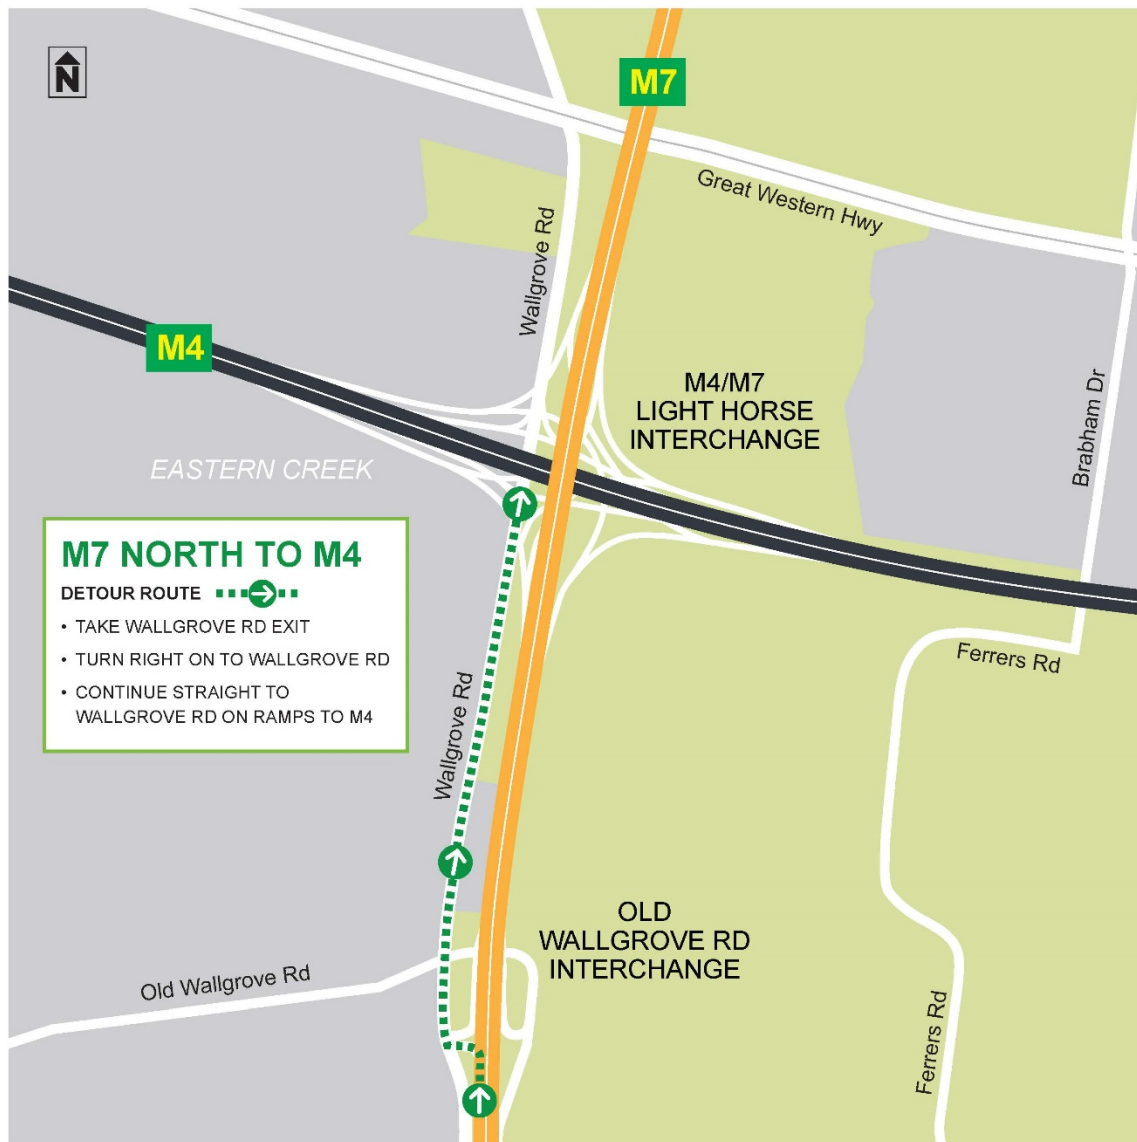

M4/M7 Light Horse Interchange, Eastern Creek

Sunday 22 August 2021 to Monday 23 August 2021 – full closure of the M4 eastbound exit ramp to M7 motorway

9pm to 5am

M4/M7 Light Horse Interchange, Eastern Creek

Sunday 22 August 2021 to Monday 23 August 2021– full closure of the M4 westbound exit ramp to M7 motorway

9pm to 5am

M4/M7 Light Horse Interchange, Eastern Creek

Tuesday 24 August 2021 to Wednesday 25 August 2021– full closure of the M7 northbound exit ramp to M4 Motorway

9pm to 5am

M4/M7 Light Horse Interchange, Eastern Creek

Tuesday 24 August 2021 to Wednesday 25 August 2021– full closure of the M7 southbound exit ramp to M4 Motorway

9pm to 5am