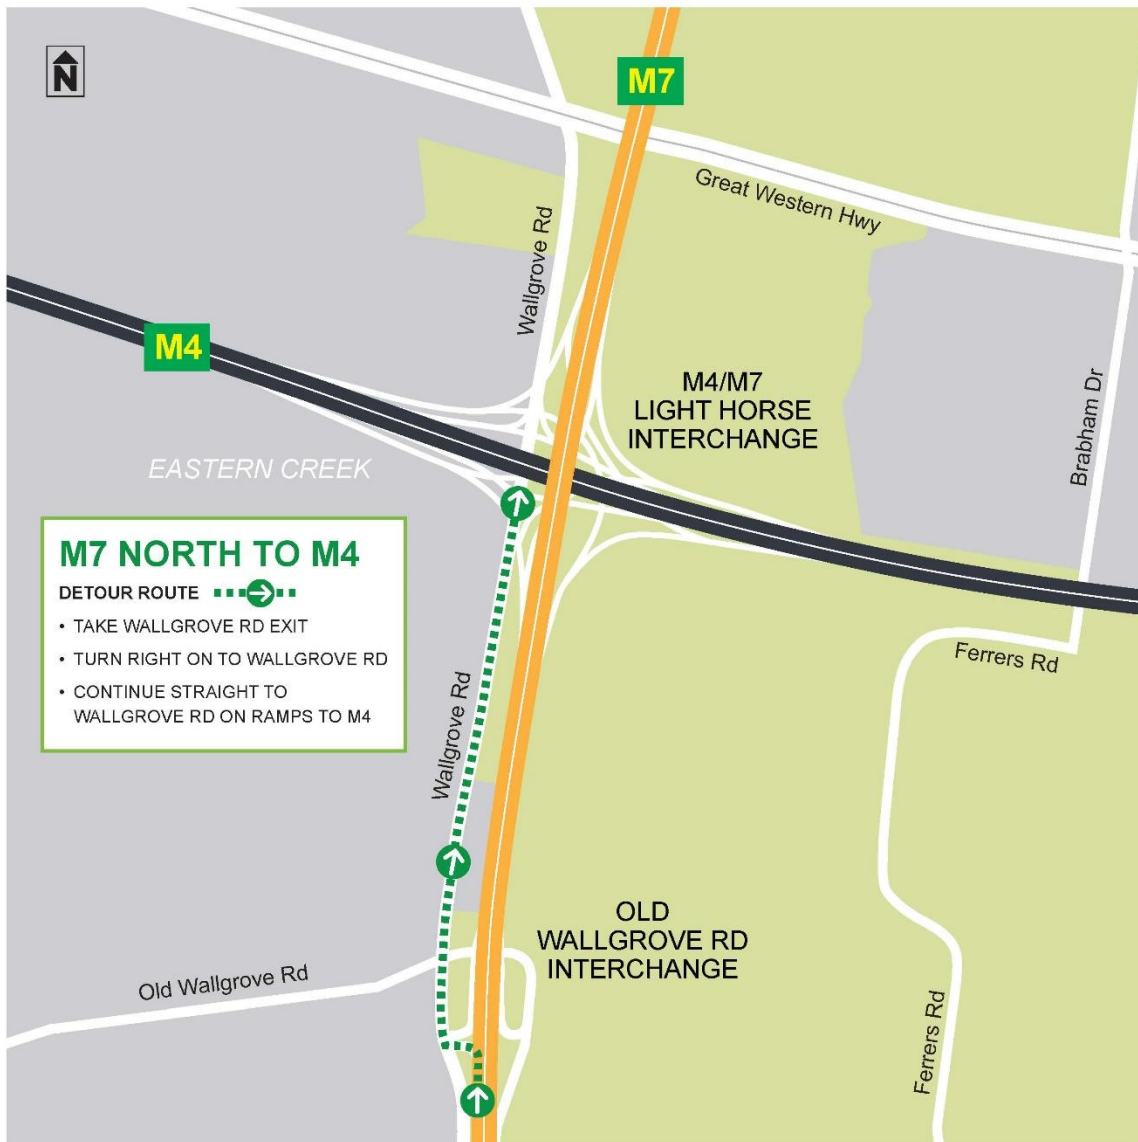

**M4/M7 Interchange Ramp Closures, Eastern Creek**

**Sunday 22 March to Monday 23 March** – full closure of the M7 northbound exit ramp to M4 Motorway

**9pm – 5am**

**M4/M7 Interchange Ramp Closures, Eastern Creek**

**Sunday 22 March to Monday 23 March** – full closure of the M7 southbound exit ramp to M4 Motorway

**9pm – 5am**

**M4/M7 Interchange Ramp Closures, Eastern Creek**

**Tuesday 24 March to Wednesday 25 March** – full closure of the M4 eastbound exit ramp to M7 motorway

**9pm – 5am**

**M4/M7 Interchange Ramp Closures, Eastern Creek**

**Tuesday 24 March to Wednesday 25 March** – full closure of the M4 westbound exit ramp to M7 motorway

**9pm – 5am**