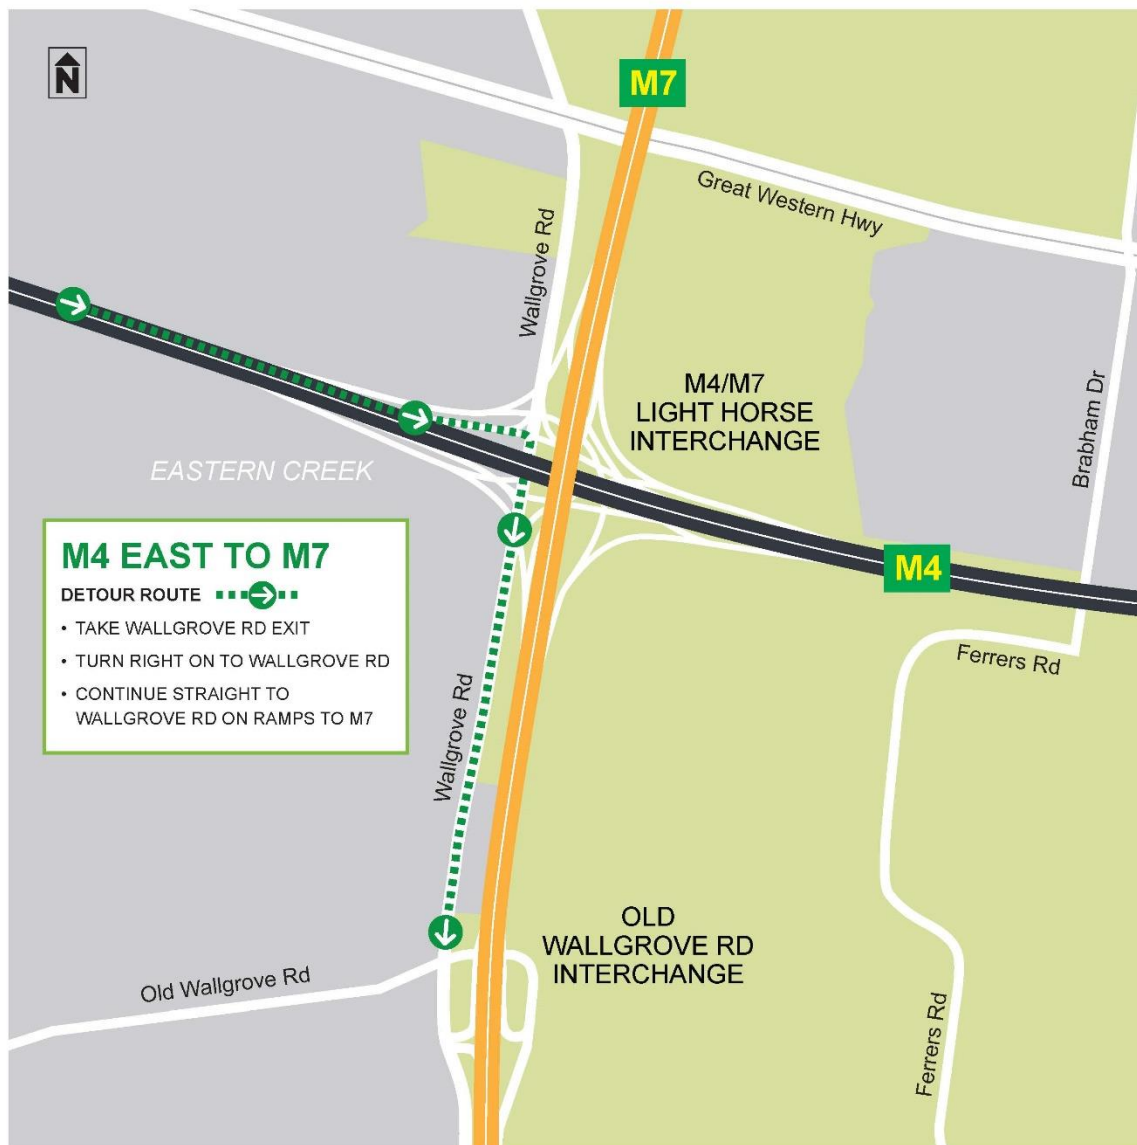

**M4/M7 Interchange Ramp Closures, Eastern Creek**

**Sunday 22 March to Monday 23 March** – full closure of the M7 northbound exit ramp to M4 Motorway

**9pm – 5am**

**M4/M7 Interchange Ramp Closures, Eastern Creek**

**Sunday 22 March to Monday 23 March** – full closure of the M7 southbound exit ramp to M4 Motorway

**9pm – 5am**

**M4/M7 Interchange Ramp Closures, Eastern Creek**

**Tuesday 24 March to Wednesday 25 March** – full closure of the M4 eastbound exit ramp to M7 motorway

**9pm – 5am**

**M4/M7 Interchange Ramp Closures, Eastern Creek**

**Tuesday 24 March to Wednesday 25 March** – full closure of the M4 westbound exit ramp to M7 motorway

**9pm – 5am**