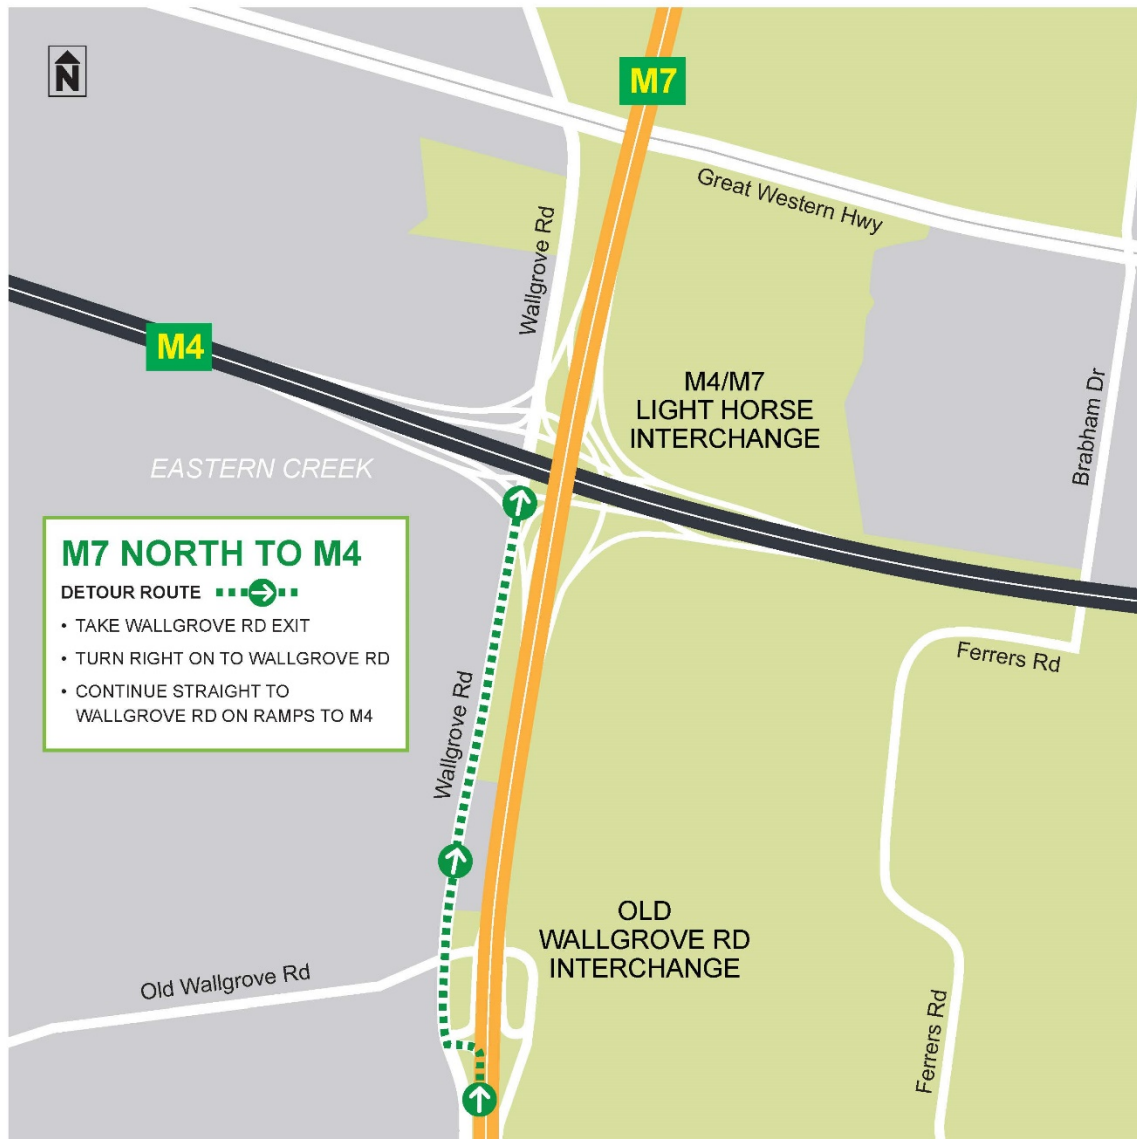

**Night work and ramp closures at the M4/M7 Light Horse Interchange, Eastern Creek**

**Sunday 22 November to Monday 23 November – full closure of the M7 northbound exit ramp to M4 Motorway**

**9pm – 5am**

**Night work and ramp closures at the M4/M7 Light Horse Interchange, Eastern Creek**

**Sunday 22 November to Monday 23 November** – full closure of the M7 southbound exit ramp to M4 Motorway

**9pm – 5am**

**Night work and ramp closures at the M4/M7 Light Horse Interchange, Eastern Creek**

**Tuesday 24 November to Wednesday 25 November** – full closure of the M4 eastbound exit ramp to M7 motorway

**9pm – 5am**

**Night work and ramp closures at the M4/M7 Light Horse Interchange, Eastern Creek**

**Tuesday 24 November to Wednesday 25 November** – full closure of the M4 westbound exit ramp to M7 motorway

**9pm – 5am**