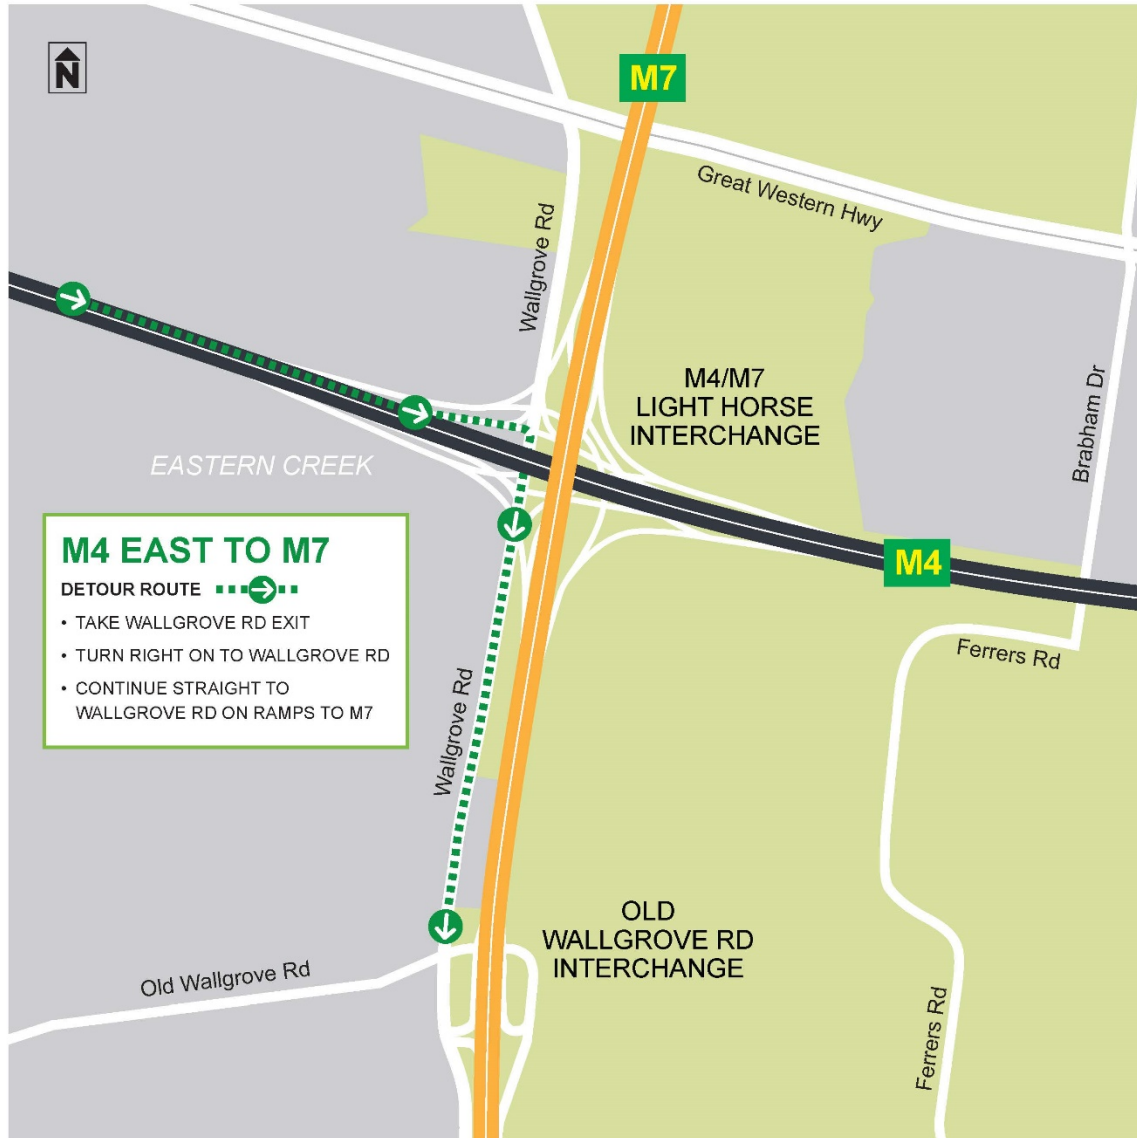

**Night work and ramp closures at the M4/M7 Light Horse Interchange, Eastern Creek**

**Sunday 22 November to Monday 23 November – full closure of the M7 northbound exit ramp to M4 Motorway**

**9pm – 5am**

**Night work and ramp closures at the M4/M7 Light Horse Interchange, Eastern Creek**

**Sunday 22 November to Monday 23 November** – full closure of the M7 southbound exit ramp to M4 Motorway

**9pm – 5am**

**Night work and ramp closures at the M4/M7 Light Horse Interchange, Eastern Creek**

**Tuesday 24 November to Wednesday 25 November** – full closure of the M4 eastbound exit ramp to M7 motorway

**9pm – 5am**

**Night work and ramp closures at the M4/M7 Light Horse Interchange, Eastern Creek**

**Tuesday 24 November to Wednesday 25 November** – full closure of the M4 westbound exit ramp to M7 motorway

**9pm – 5am**