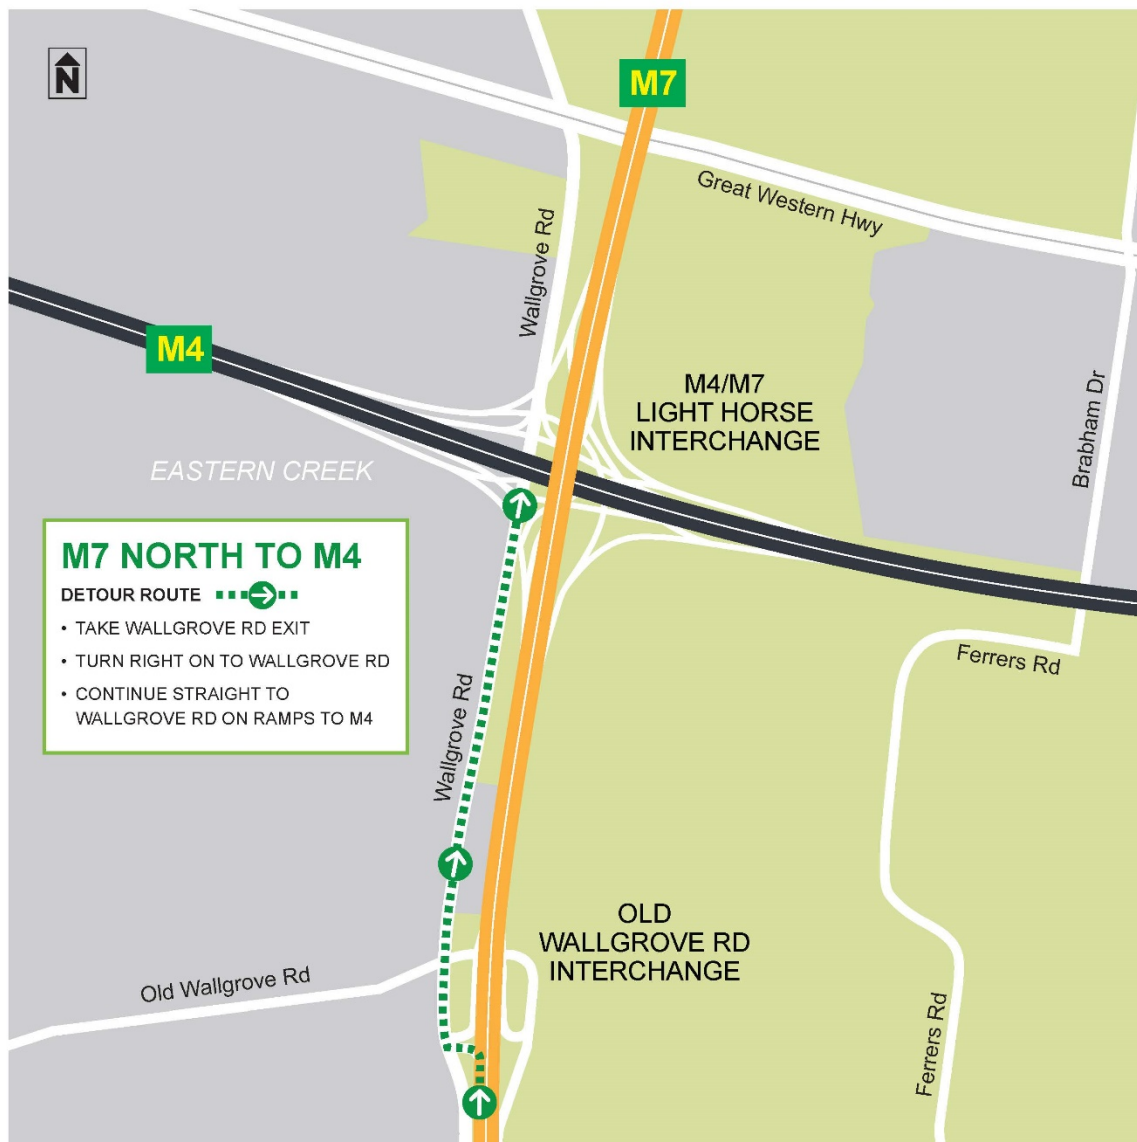

M4/M7 Light Horse Interchange, Eastern Creek

Sunday 21 February 2021 to Monday 22 February 2021 – full closure of the M7 northbound exit ramp to M4 Motorway

9pm – 5am

M4/M7 Light Horse Interchange, Eastern Creek

Sunday 21 February 2021 to Monday 22 February 2021 – full closure of the M7 southbound exit ramp to M4 Motorway

9pm – 5am

M4/M7 Light Horse Interchange, Eastern Creek

Tuesday 23 February 2021 to Wednesday 24 February 2021 – full closure of the M4 eastbound exit ramp to M7 motorway

9pm – 5am

M4/M7 Light Horse Interchange, Eastern Creek

Tuesday 23 February 2021 to Wednesday 24 February 2021 – full closure of the M4 westbound exit ramp to M7 motorway

9pm – 5am