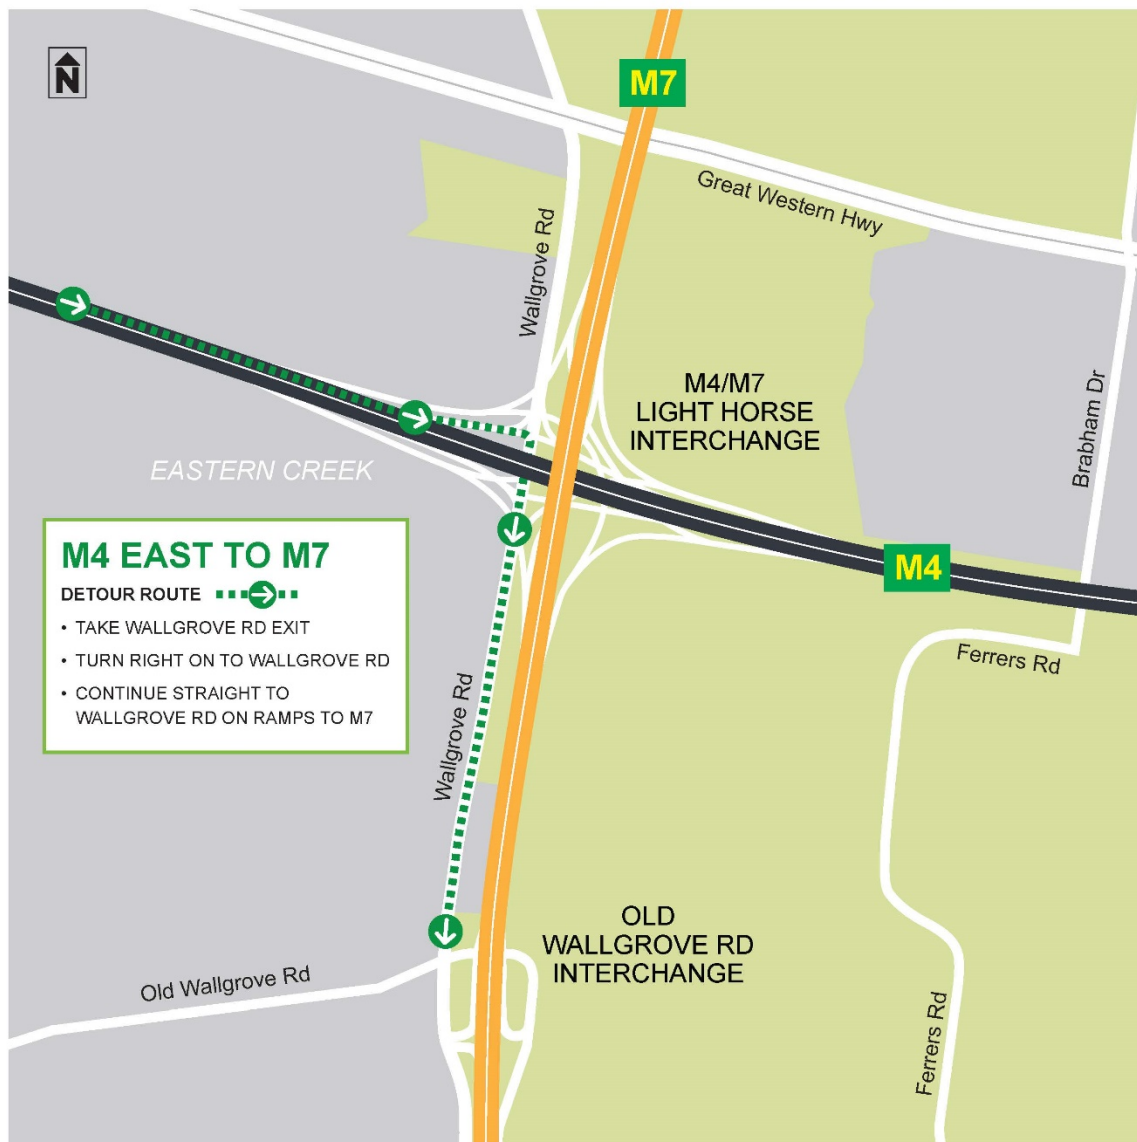

M4/M7 Light Horse Interchange, Eastern Creek

Sunday 21 February 2021 to Monday 22 February 2021 – full closure of the M7 northbound exit ramp to M4 Motorway

9pm – 5am

M4/M7 Light Horse Interchange, Eastern Creek

Sunday 21 February 2021 to Monday 22 February 2021 – full closure of the M7 southbound exit ramp to M4 Motorway

9pm – 5am

M4/M7 Light Horse Interchange, Eastern Creek

Tuesday 23 February 2021 to Wednesday 24 February 2021 – full closure of the M4 eastbound exit ramp to M7 motorway

9pm – 5am

M4/M7 Light Horse Interchange, Eastern Creek

Tuesday 23 February 2021 to Wednesday 24 February 2021 – full closure of the M4 westbound exit ramp to M7 motorway

9pm – 5am