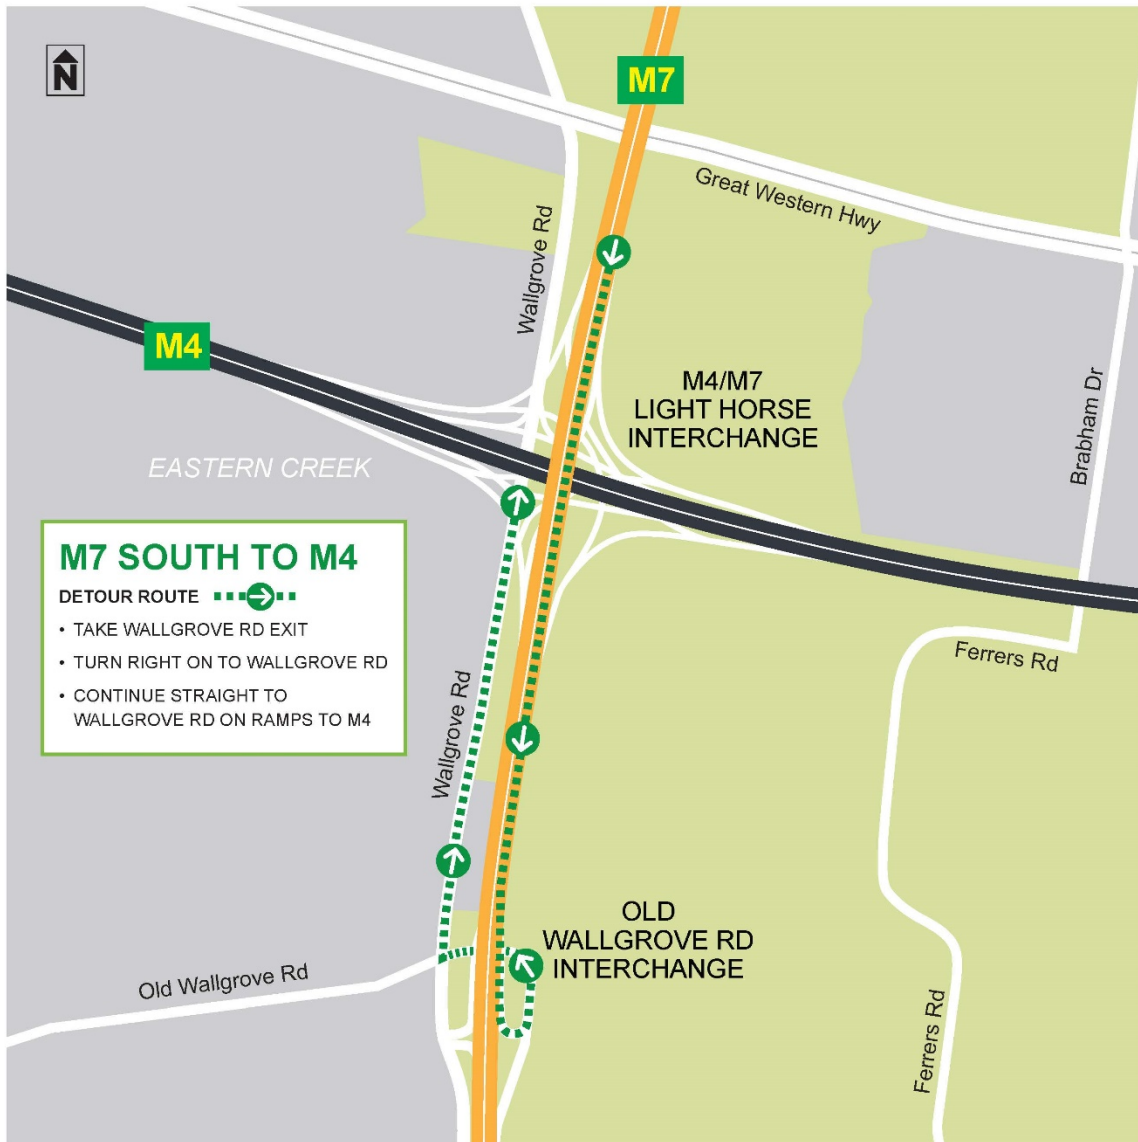

M4/M7 Light Horse Interchange, Eastern Creek

Sunday 21 February 2021 to Monday 22 February 2021 – full closure of the M7 northbound exit ramp to M4 Motorway

9pm – 5am

M4/M7 Light Horse Interchange, Eastern Creek

Sunday 21 February 2021 to Monday 22 February 2021 – full closure of the M7 southbound exit ramp to M4 Motorway

9pm – 5am

M4/M7 Light Horse Interchange, Eastern Creek

Tuesday 23 February 2021 to Wednesday 24 February 2021 – full closure of the M4 eastbound exit ramp to M7 motorway

9pm – 5am

M4/M7 Light Horse Interchange, Eastern Creek

Tuesday 23 February 2021 to Wednesday 24 February 2021 – full closure of the M4 westbound exit ramp to M7 motorway

9pm – 5am