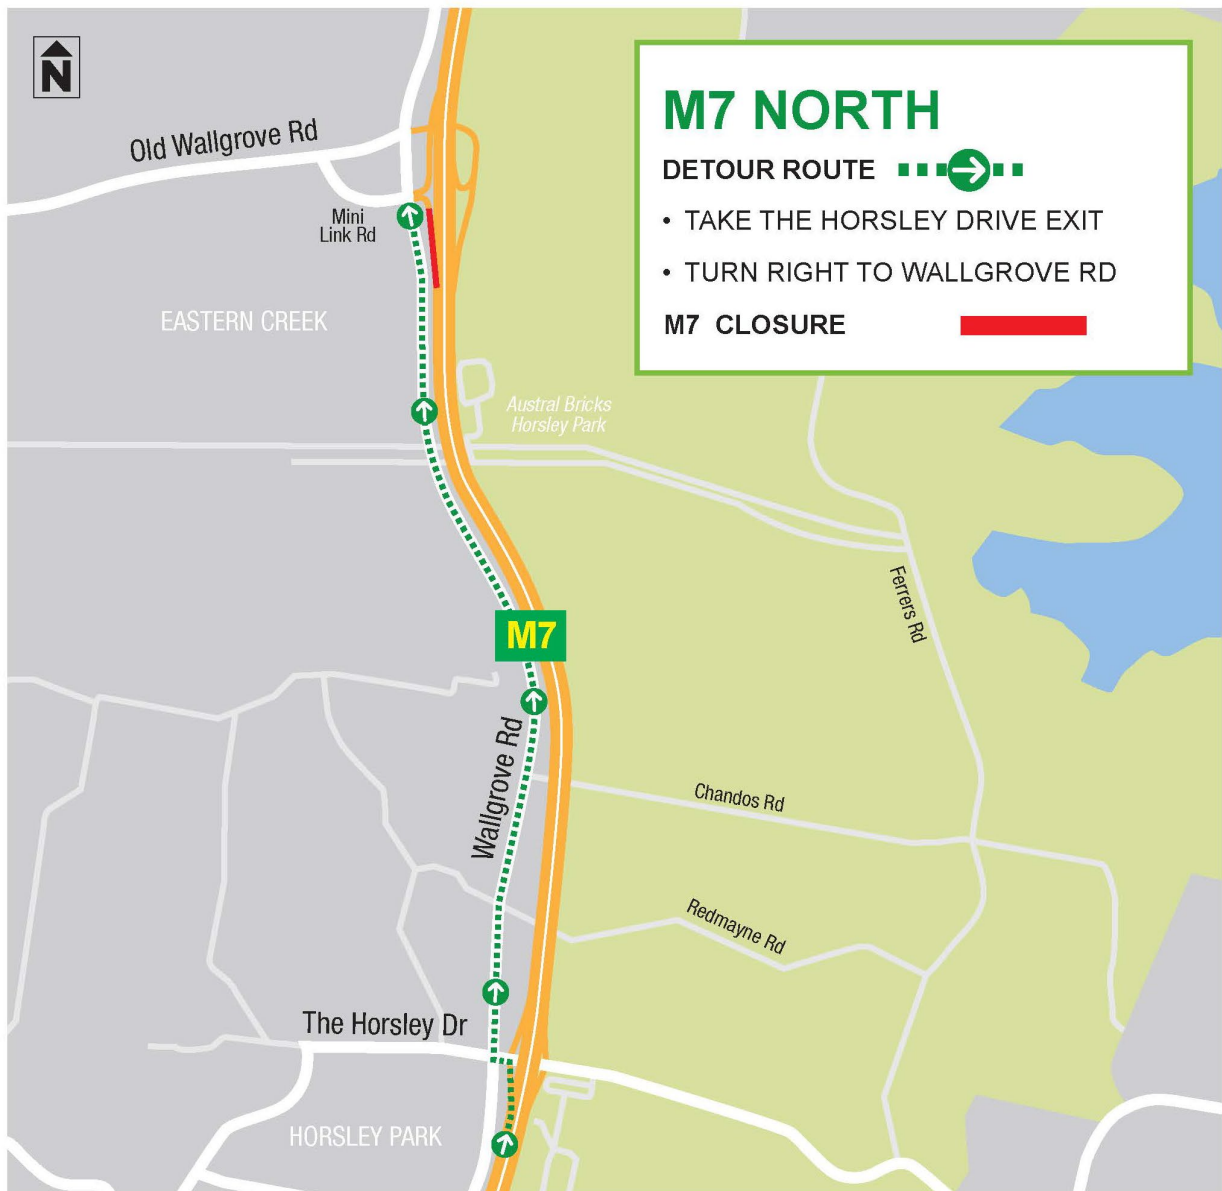

Old Wallgrove Road Interchange

Monday 10 May 2021 – full closure of the M7 northbound exit ramp at Old Wallgrove Road Interchange

9pm – 5am

Old Wallgrove Road Interchange

Monday 17 May 2021 to Tuesday 18 May 2021 – full closure of the M7 southbound exit ramp at Old Wallgrove Road Interchange

9pm – 5am